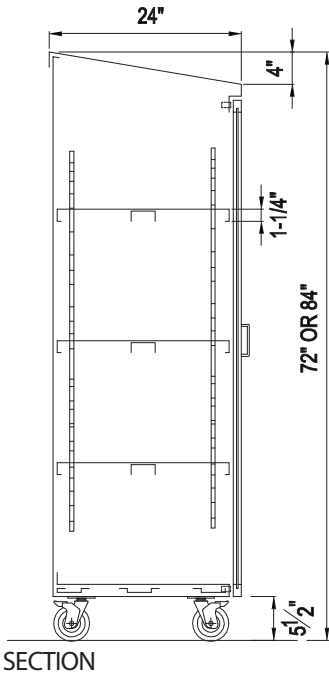

Made in the US since 1941

STAINLESS CLEAN ROOM CABINETS

Model: CRSC-1-SERIES

T-304 N.S.F.
CONSTRUCTION

MODEL #	DIMENSIONS	PRICE
CRSC-1A	48"x24"x72" TALL	\$5,850
CRSC-1B	42"x24"x72" TALL	\$5,250
CRSC-1C	36"x24"x72" TALL	\$4,650
CRSC-1D	32"x24"x72" TALL	\$4,250

MODEL #	DIMENSIONS	PRICE
CRSC-1E	48"x24"x84" TALL	\$6,578
CRSC-1F	42"x24"x84" TALL	\$5,888
CRSC-1G	36"x24"x84" TALL	\$5,198
CRSC-1H	32"x24"x84" TALL	\$4,738

USE FOR ARCHITECT / ENGINEER / CONTRACTOR APPROVAL