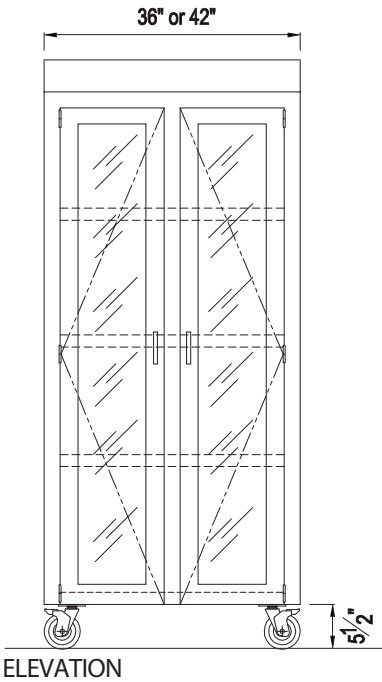

Made in the US since 1941

STAINLESS CLEAN ROOM CABINETS

Model: CRSC-1-SERIES

T-304 N.S.F.
CONSTRUCTION

MODEL #	DIMENSIONS	PRICE
CRSC-1A	48"x24"x72" TALL	\$5,850
CRSC-1B	42"x24"x72" TALL	\$5,250
CRSC-1C	36"x24"x72" TALL	\$4,650
CRSC-1D	32"x24"x72" TALL	\$4,250

MODEL #	DIMENSIONS	PRICE
CRSC-1E	48"x24"x84" TALL	\$6,578
CRSC-1F	42"x24"x84" TALL	\$5,888
CRSC-1G	36"x24"x84" TALL	\$5,198
CRSC-1H	32"x24"x84" TALL	\$4,738

USE FOR ARCHITECT / ENGINEER / CONTRACTOR APPROVAL