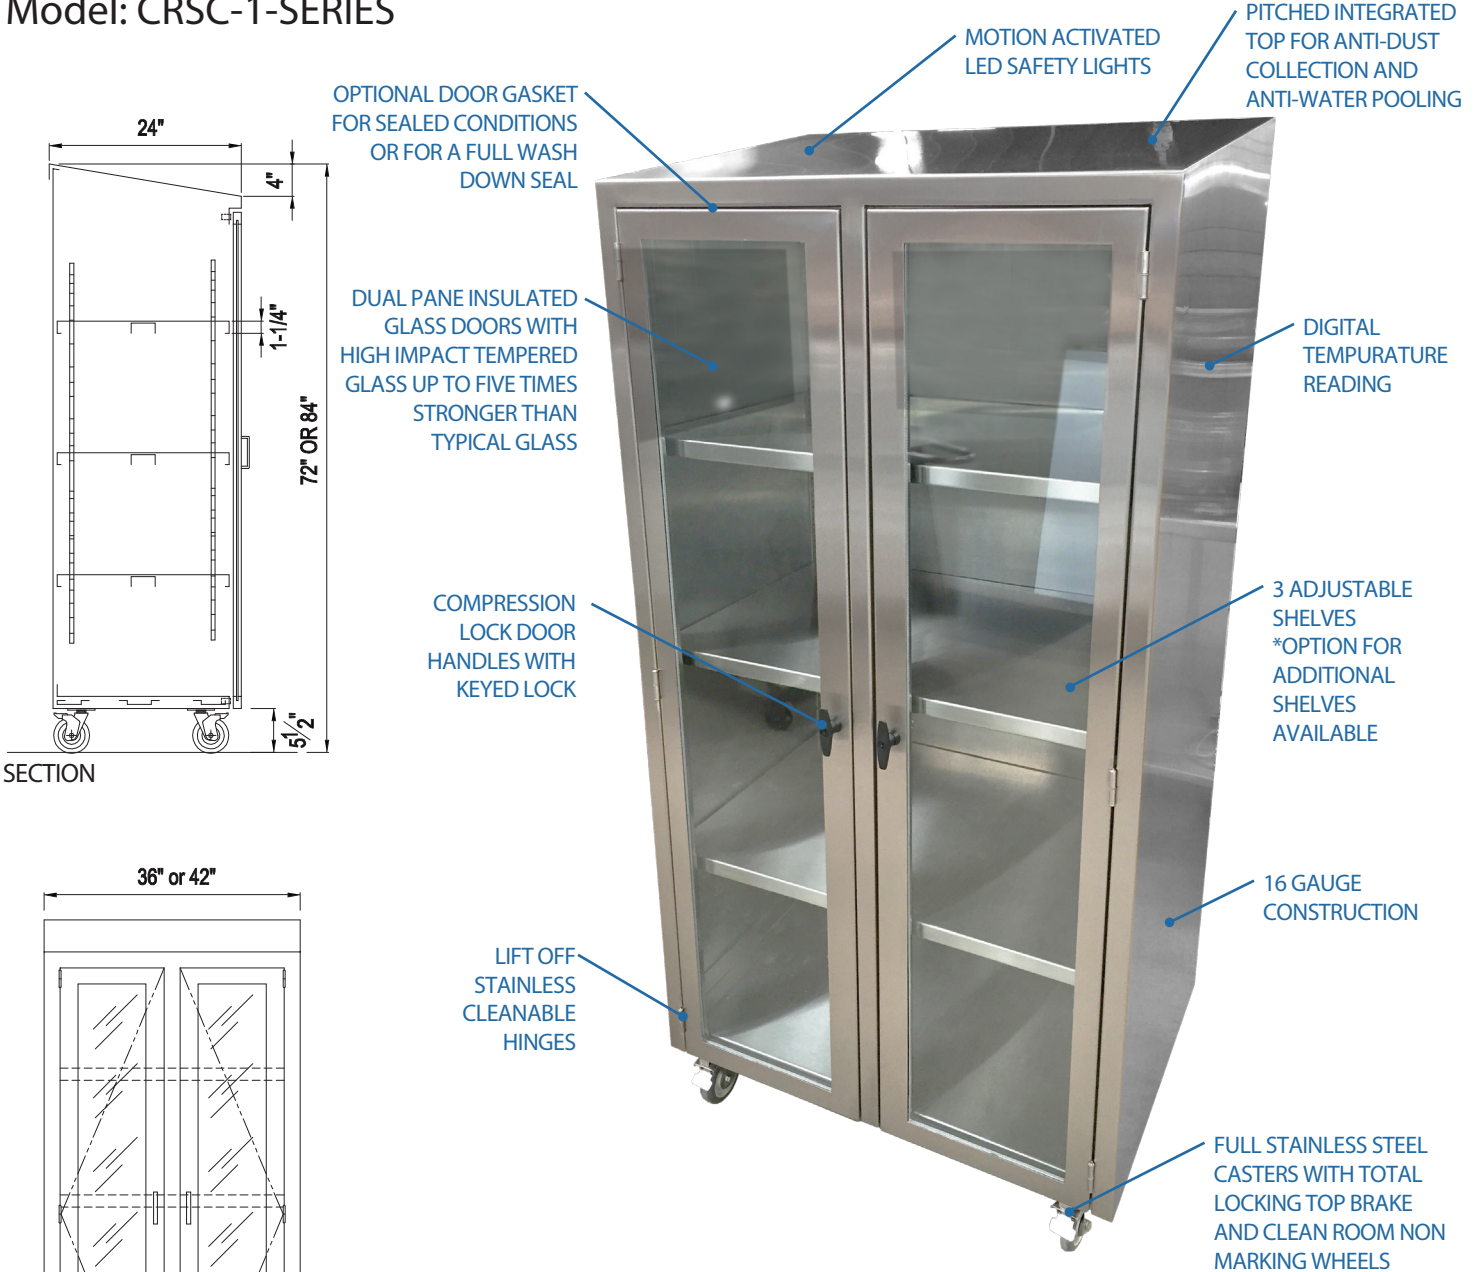

Made in the US since 1941

STAINLESS CLEAN ROOM CABINETS

Model: CRSC-1-SERIES

T-304 N.S.F.
CONSTRUCTION

MODEL #	DIMENSIONS	PRICE
CRSC-1A	48"x24"x72" TALL	\$5,850
CRSC-1B	42"x24"x72" TALL	\$5,250
CRSC-1C	36"x24"x72" TALL	\$4,650
CRSC-1D	32"x24"x72" TALL	\$4,250

MODEL #	DIMENSIONS	PRICE
CRSC-1E	48"x24"x84" TALL	\$6,578
CRSC-1F	42"x24"x84" TALL	\$5,888
CRSC-1G	36"x24"x84" TALL	\$5,198
CRSC-1H	32"x24"x84" TALL	\$4,738

USE FOR ARCHITECT / ENGINEER / CONTRACTOR APPROVAL