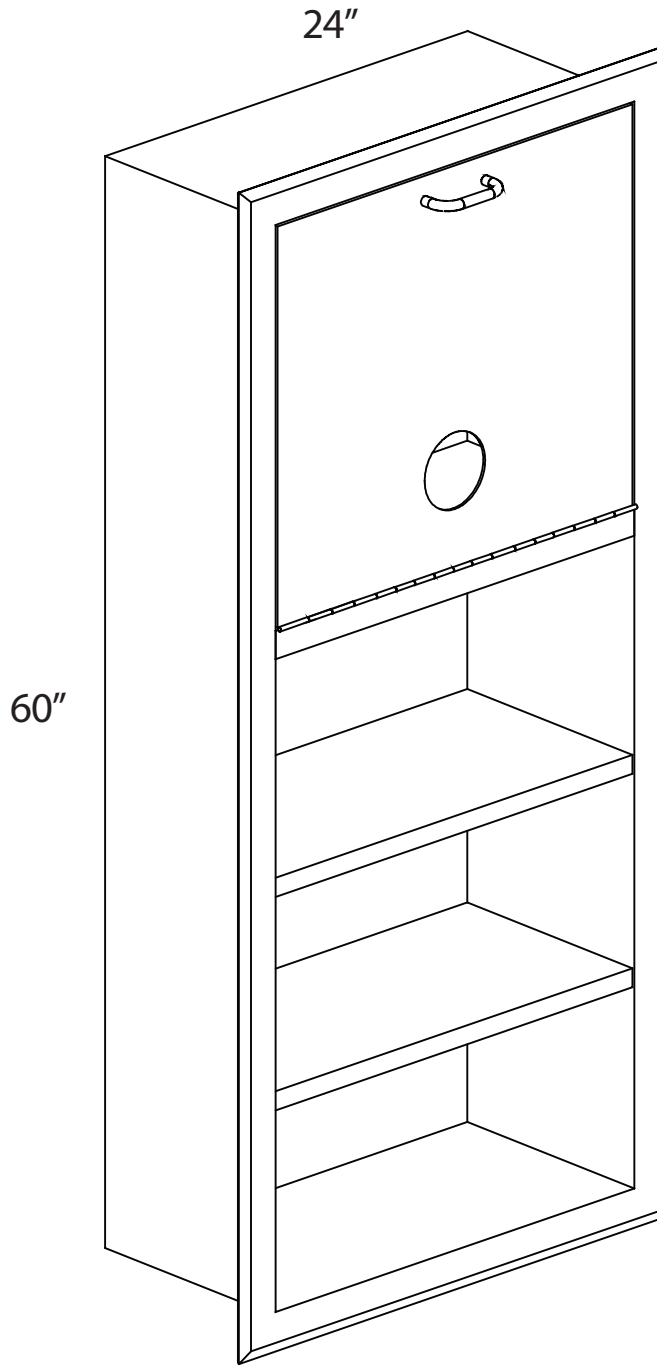

Made in the US since 1941

SINGLE LARGE BIN DISPENSER

MODEL NO. FM-QRS38

T-304 N.S.F.
CONSTRUCTION

USE FOR ARCHITECT / ENGINEER / CONTRACTOR APPROVAL

Job name _____

Date _____ QTY _____ Contractor _____

Model No. _____ Customer _____ Architect/Engineer _____