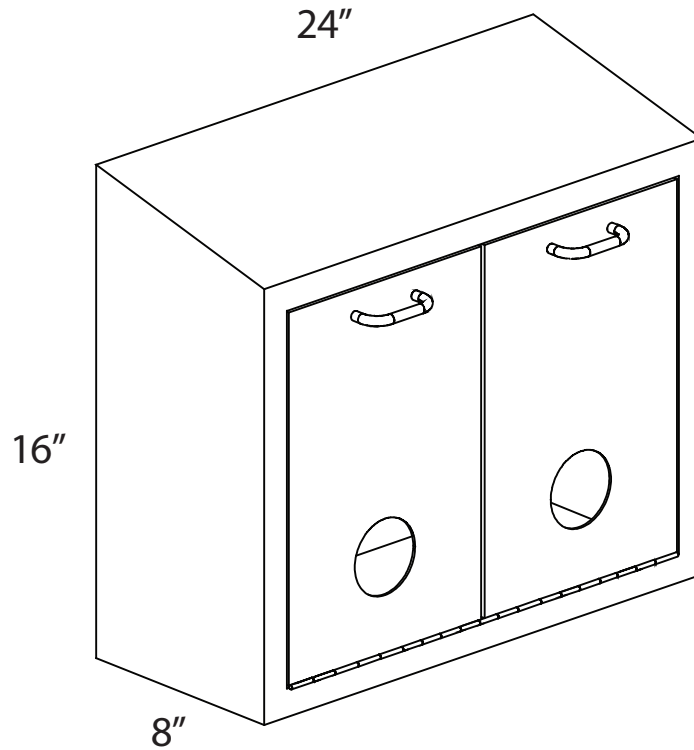

Made in the US since 1941

DUAL HAIRNET & BEARD DISPENSERS

MODEL NO. WM-QRS47 | CLEAN ROOM

T-304 N.S.F.
CONSTRUCTION

USE FOR ARCHITECT / ENGINEER / CONTRACTOR APPROVAL

Job name _____

Date _____ QTY _____ Contractor _____