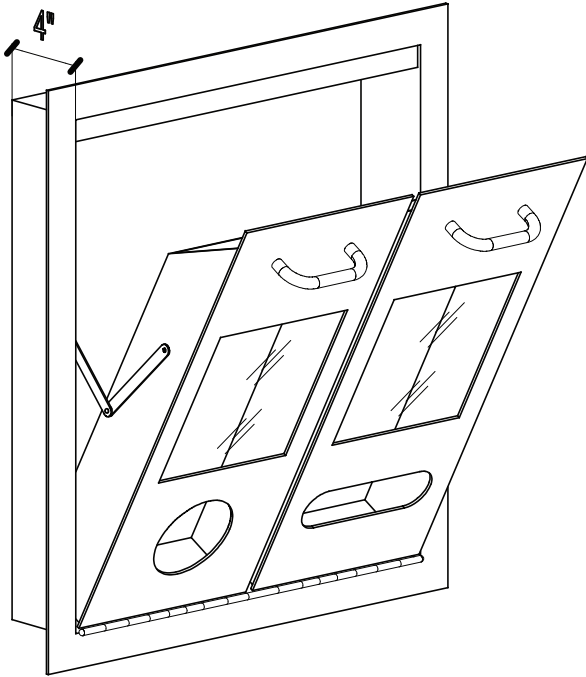

Made in the US since 1941

GOWNING CABINET

FLUSH MOUNT SAFETY GLASSES, HAIRNET, OR BOOT COVER DISPENSER

PIANO HINGE

USE FOR ARCHITECT / ENGINEER / CONTRACTOR APPROVAL

Job name _____

Date _____ QTY _____ Contractor _____