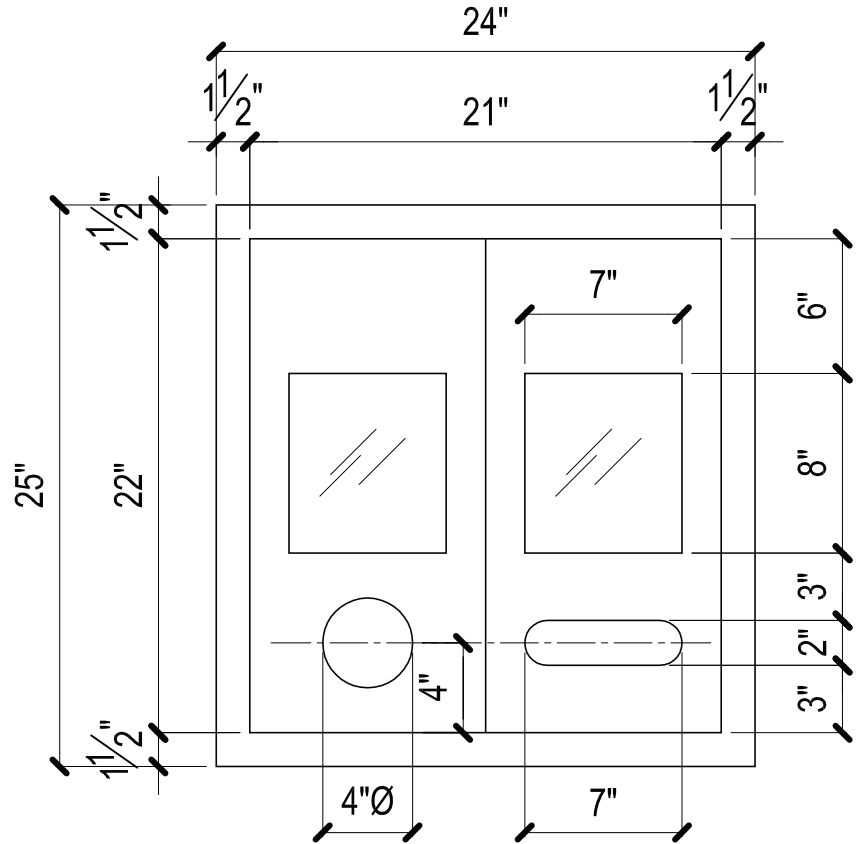

Made in the US since 1941

GOWNING CABINET

FLUSH MOUNT SAFETY GLASSES, HAIRNET, OR BOOT COVER DISPENSER

PIANO HINGE

USE FOR ARCHITECT / ENGINEER / CONTRACTOR APPROVAL

Job name _____

Date _____ QTY _____ Contractor _____